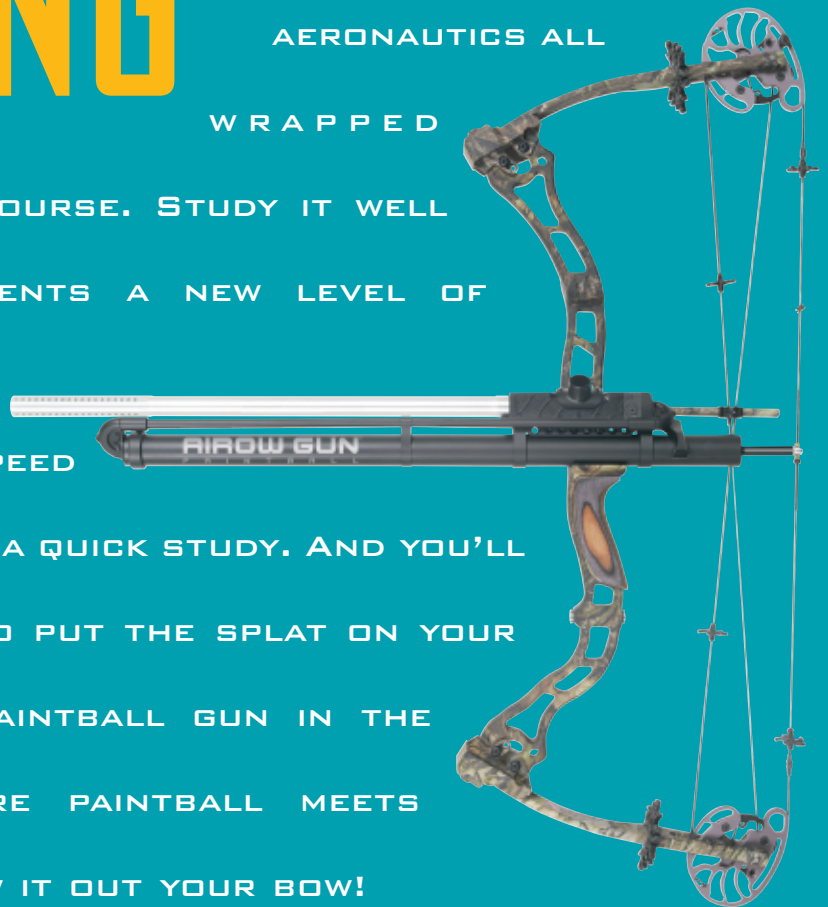

AIROW GUN™

877-485-1707 • AIROWGUN.COM

AIR PRESSURE CONTROL FROM 260 - 300 FPS
BASED ON USING A 60 LB BOW AT 29" DRAW.
MOUNTS TO MOST COMPOUND AND RECURVE
BOWS WITH ALUMINUM RISERS.